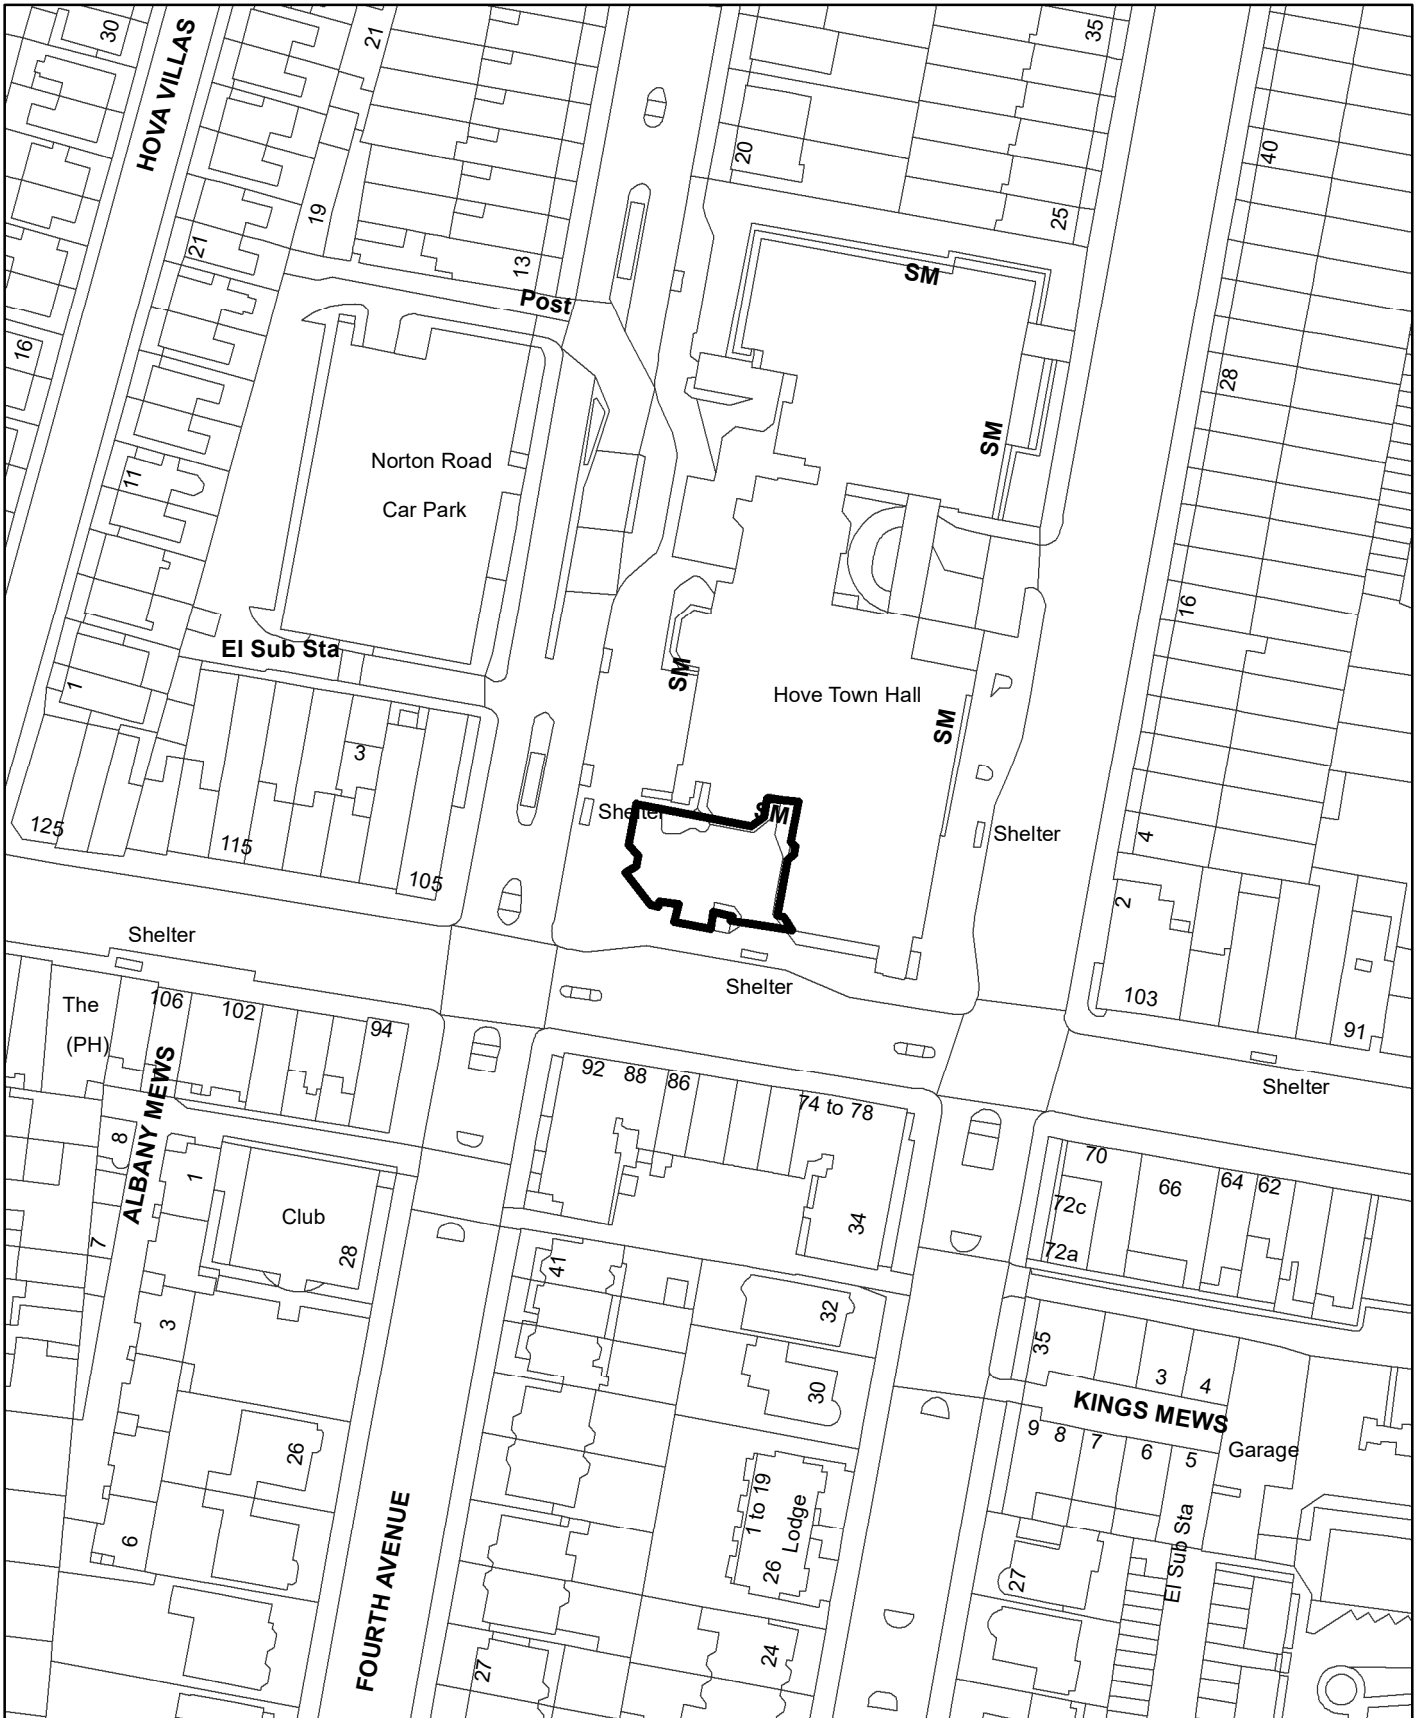

# BH2022 01015 - Hove Town Hall, Church Road

N

Scale: 1:1,250